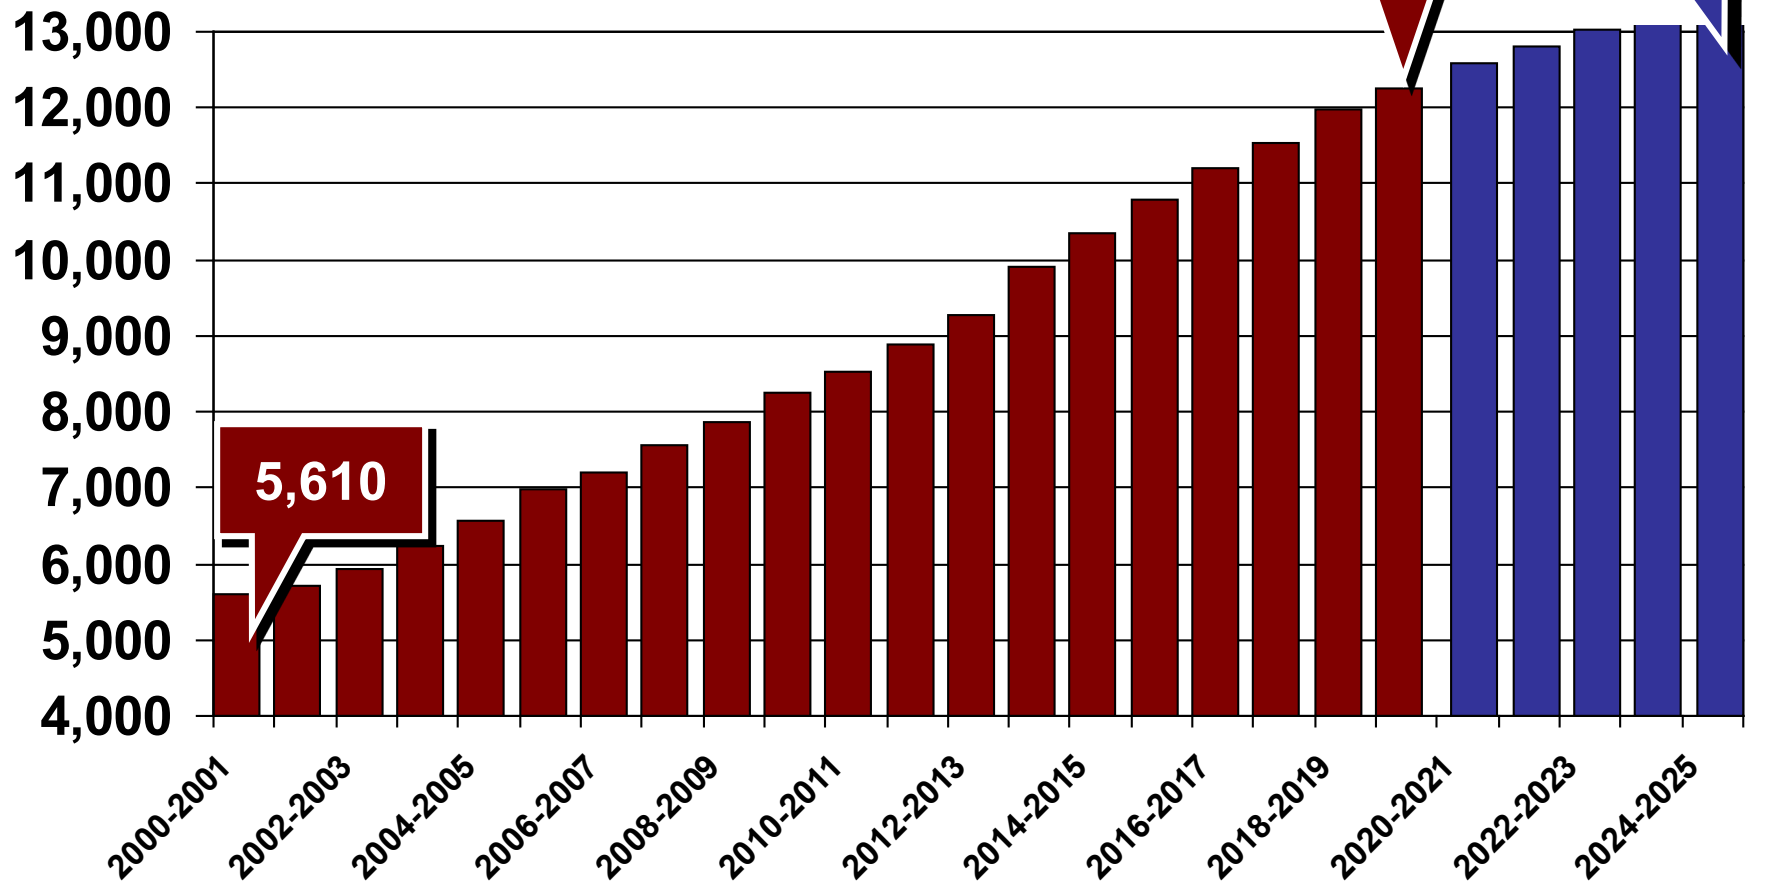

Enrollment Growth and Projections

- This year, state certified enrollment grew by **278.78 students**.
- Ankeny became Iowa's 6th largest school district in the 2016-2017 school year.