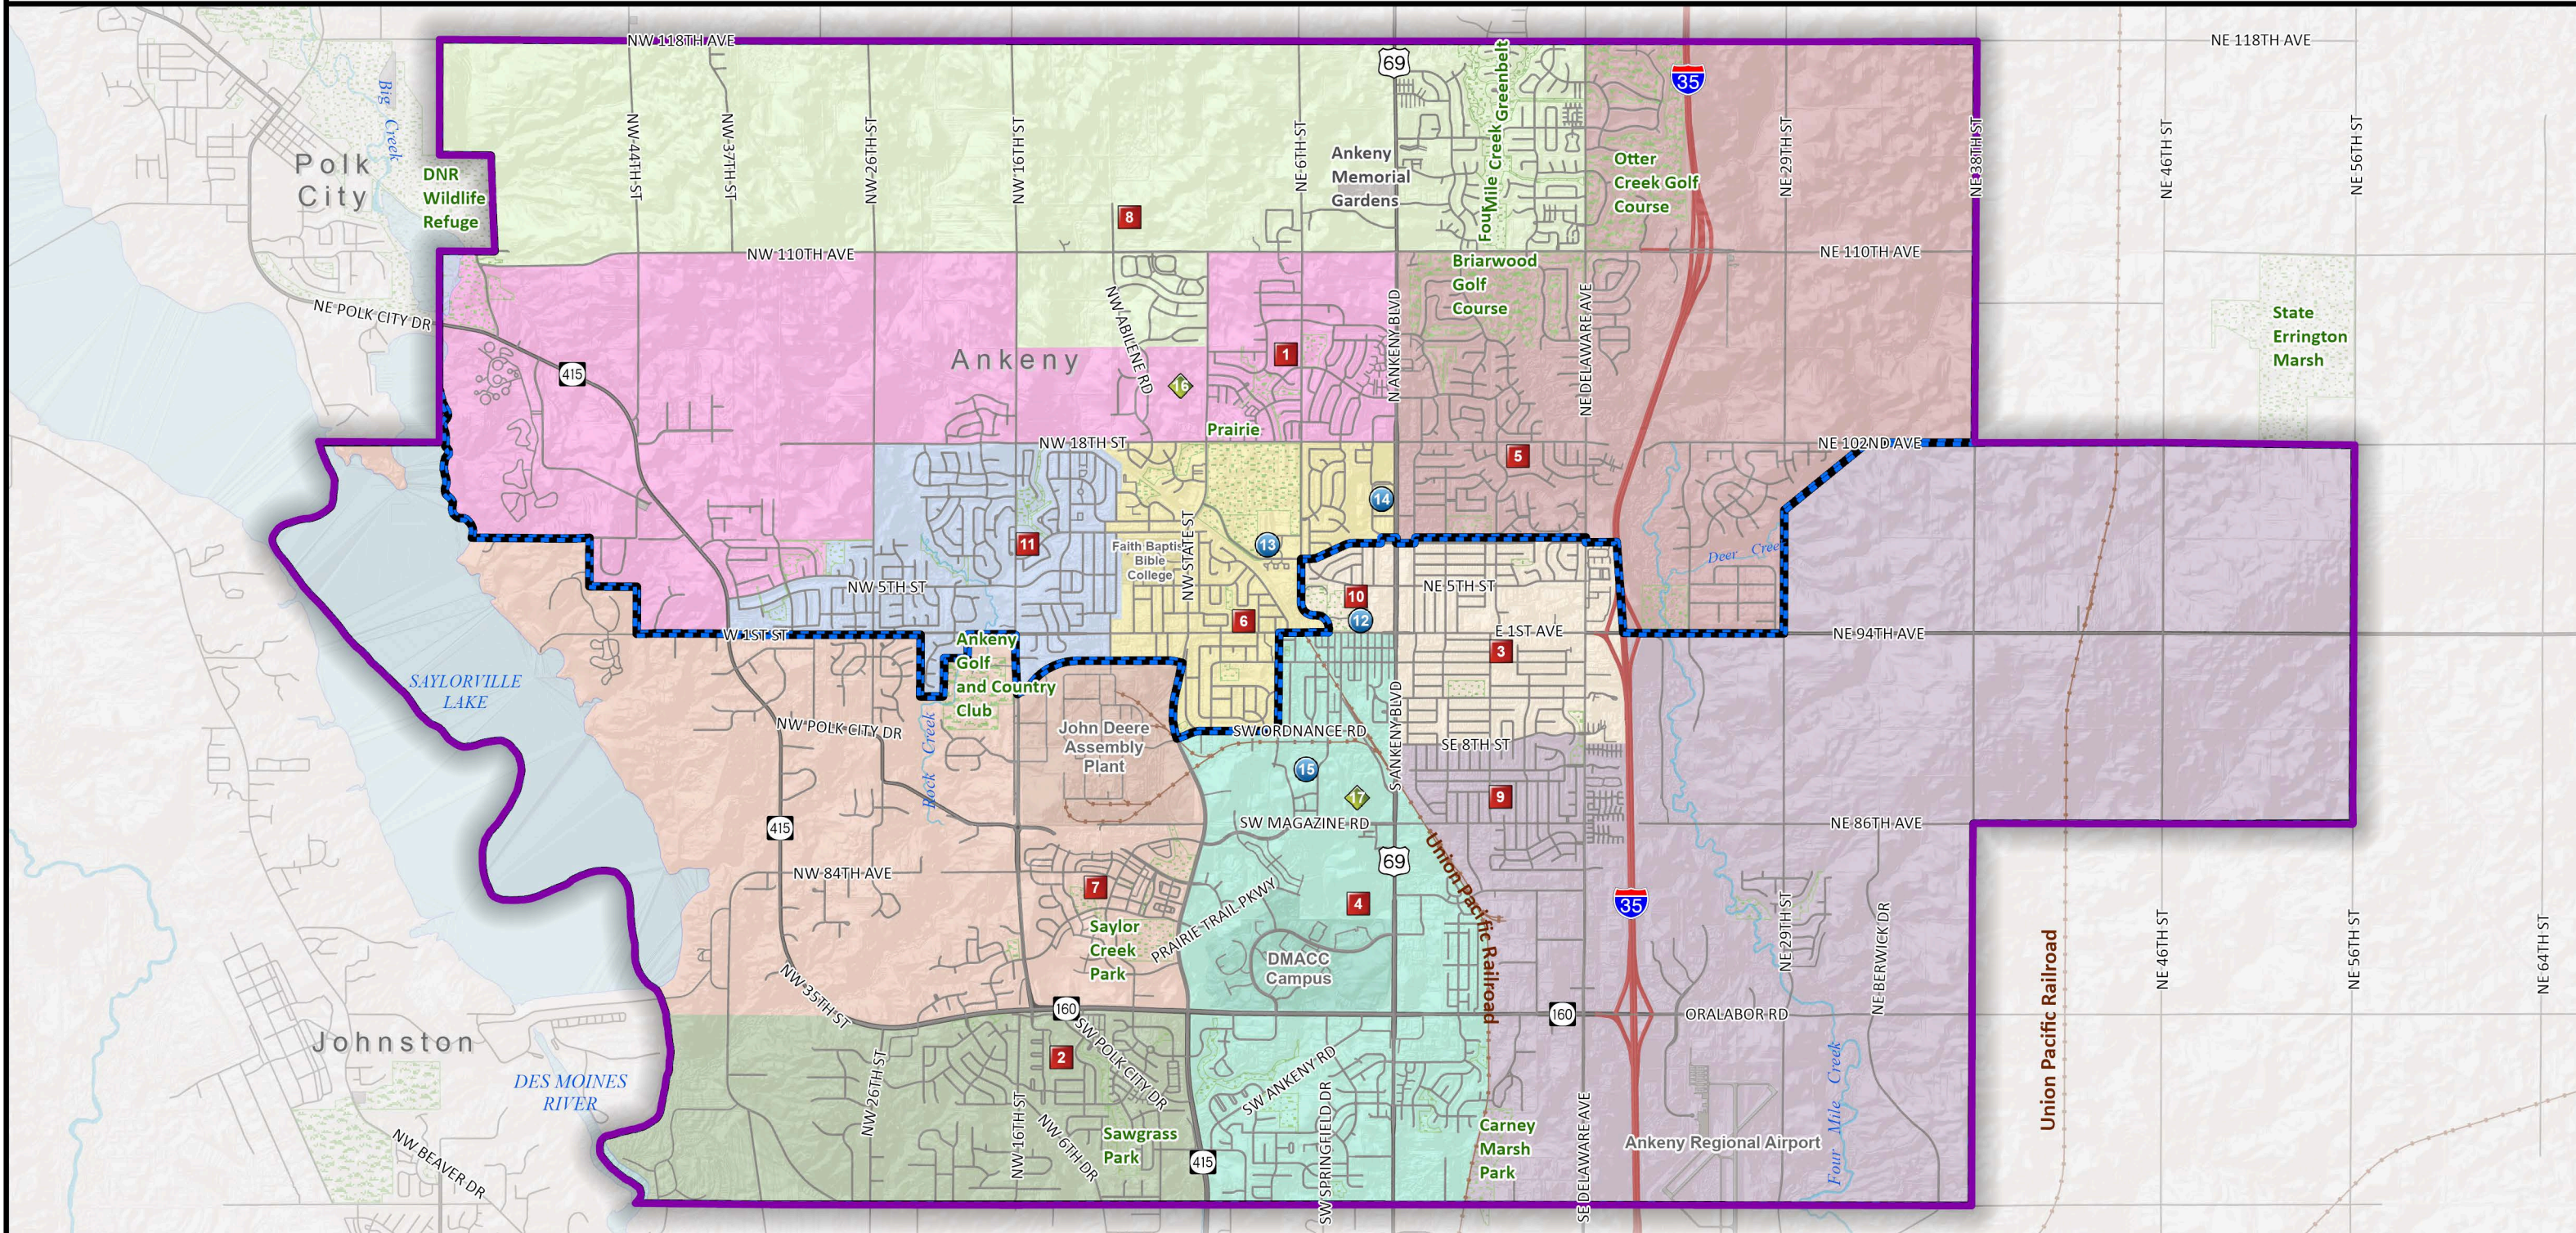

Elementary & Secondary Attendance Areas

List of Schools

- | | | |
|-----------------------------|----------------------------|-------------------------|
| 1. Ashland Ridge Elementary | 6 Northwest Elementary | 12 Parkview Middle |
| 2. Crocker Elementary | 7 Prairie Trail Elementary | 13 Prairie Ridge Middle |
| 3. East Elementary | 8 Rock Creek Elementary | 14 Northview Middle |
| 4. Heritage Elementary | 9 Southeast Elementary | 15 Southview Middle |
| 5. Northeast Elementary | 10 Terrace Elementary | 16 Ankeny Centennial HS |
| | 11 Westwood Elementary | 17 Ankeny High School |

- | | | |
|-------------------|--------------------|--|
| District Boundary | Elementary Schools | Current Secondary Boundaries. North of blue / black line is Centennial HS, south is Ankeny HS. |
| Golf Course | Middle Schools | |
| Park/Open Space | High Schools | |
| Cultural Features | | |