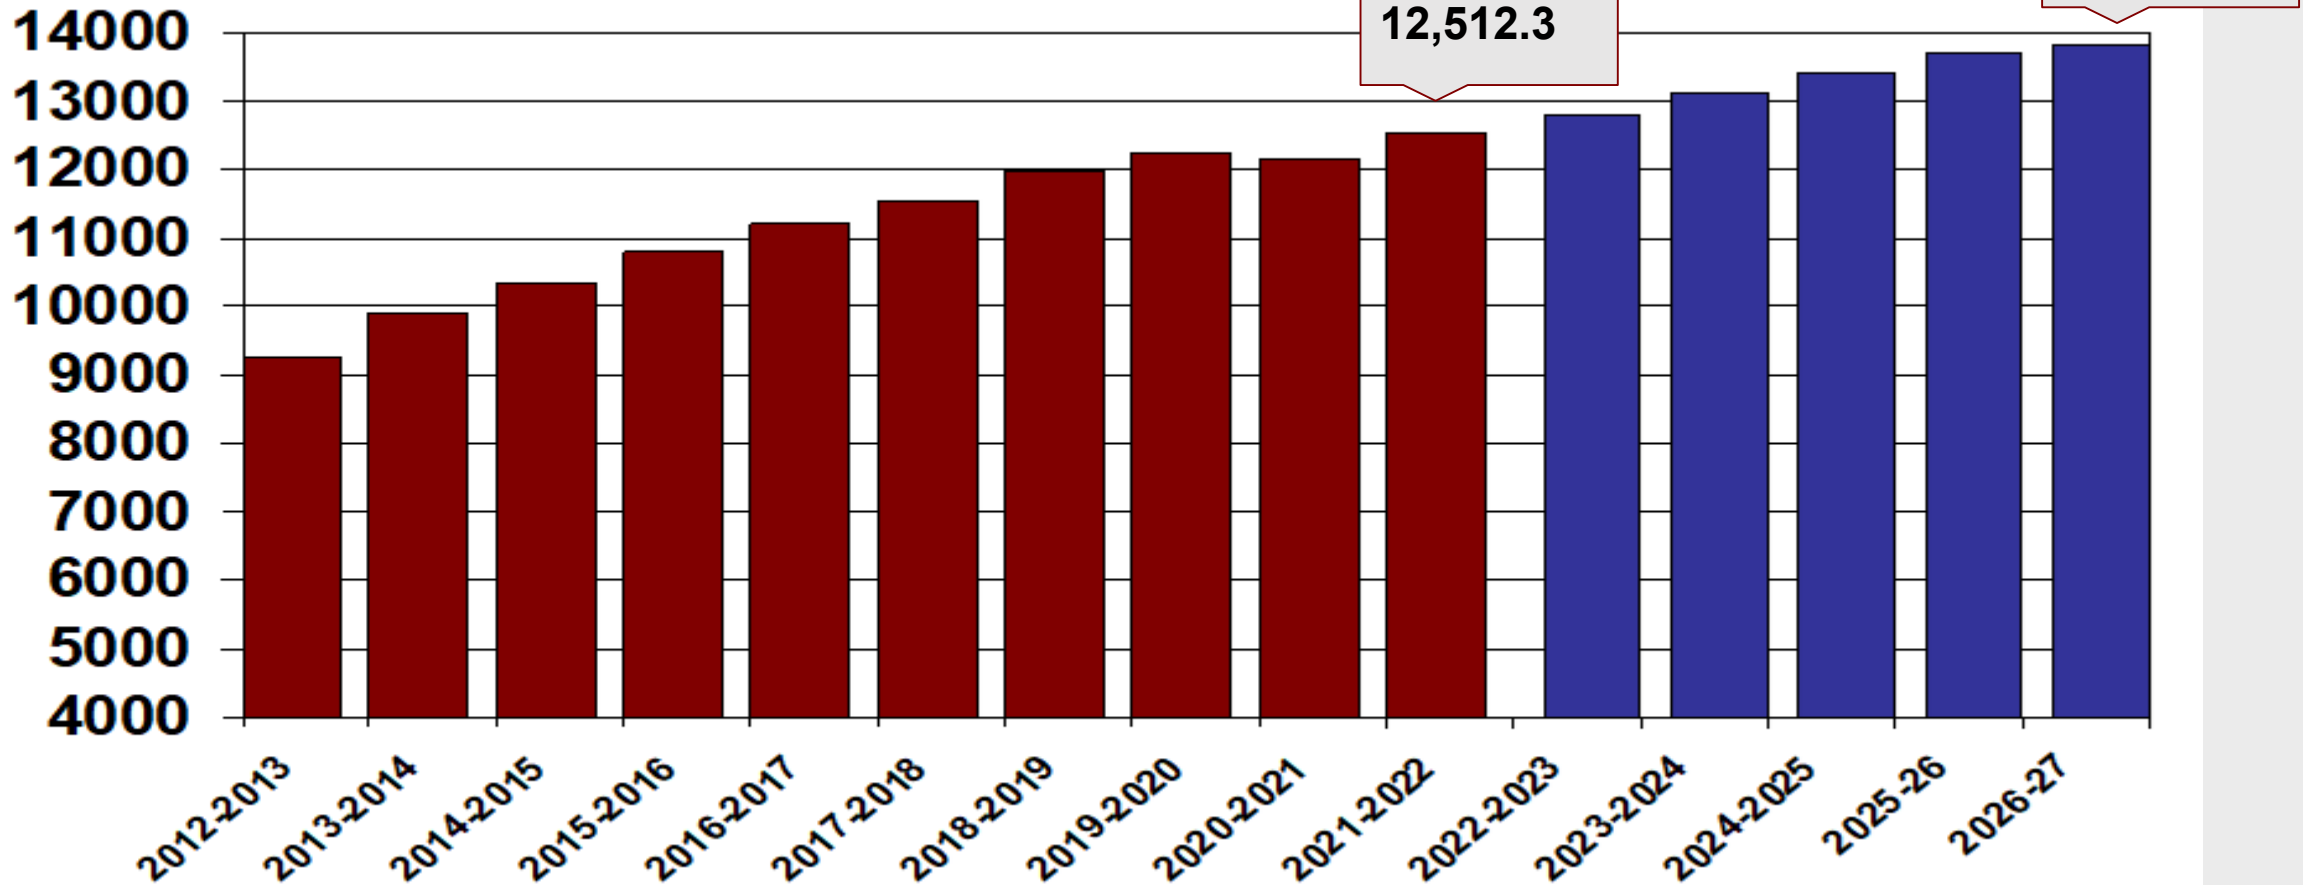

# Enrollment Growth and Projections

- This year, state certified enrollment grew by **364.9 students**.
- Ankeny is Iowa's 7th largest school district as of the 2021-22 school year.